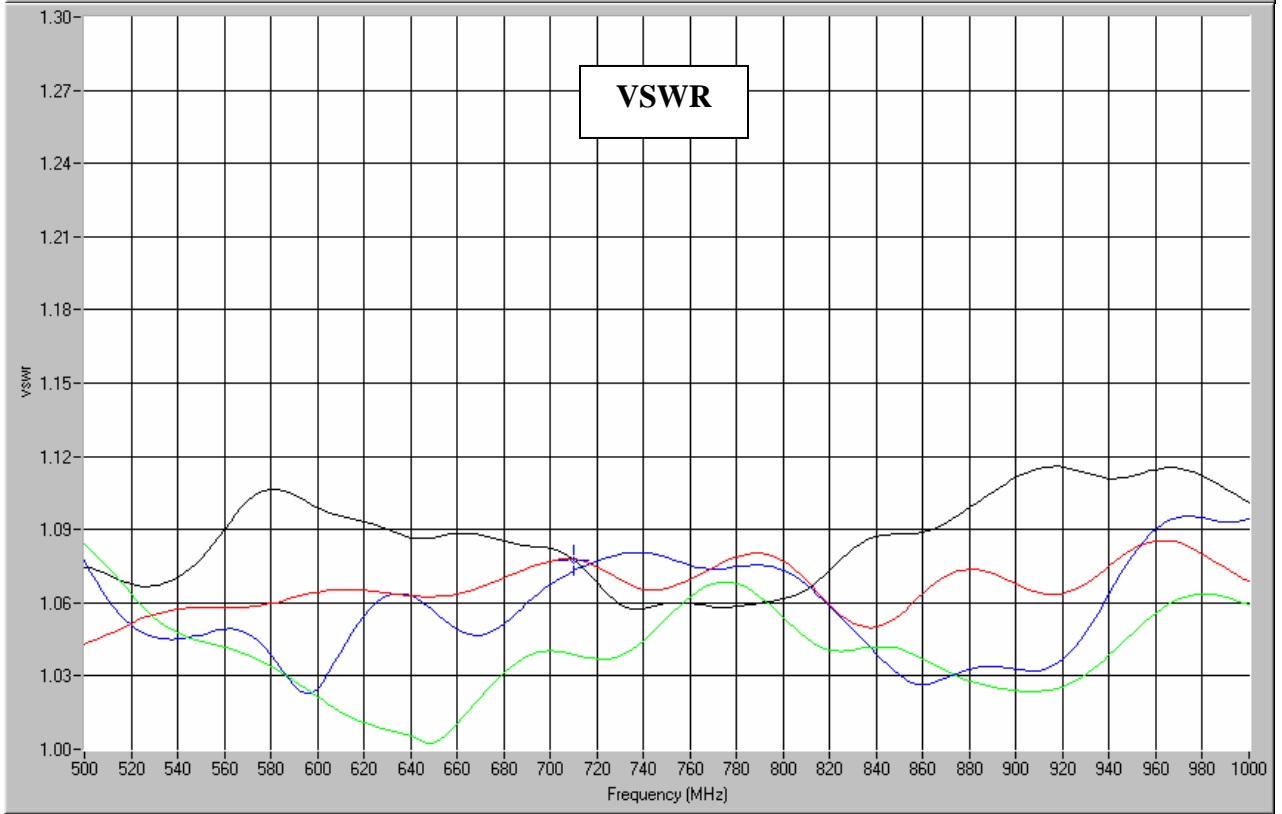

Hybrid Couplers 3 dB, 180°

Applications

- Balanced Mixers
- Antenna Feed Networks
- Image Reject Mixers
- Dividers/Combiners
- Single Sideband Modulators

Features

- Military Grade
- 0.5 – 1.0 GHz
- 2-Way power Split
- 180 Degree
- Stainless Steel Connectors
- Rugged Aluminum Housing
- Low VSWR
- Meets MIL-E-5400 Class 3 Requirements

Outline Drawing

Electrical and Mechanical Specifications subject to change without notice.

Typical Test Data Plots

USA/Canada: (315) 432-8909
 Toll Free: (800) 411-6596
 Europe: +44 2392-232392

Typical Test Data Plots