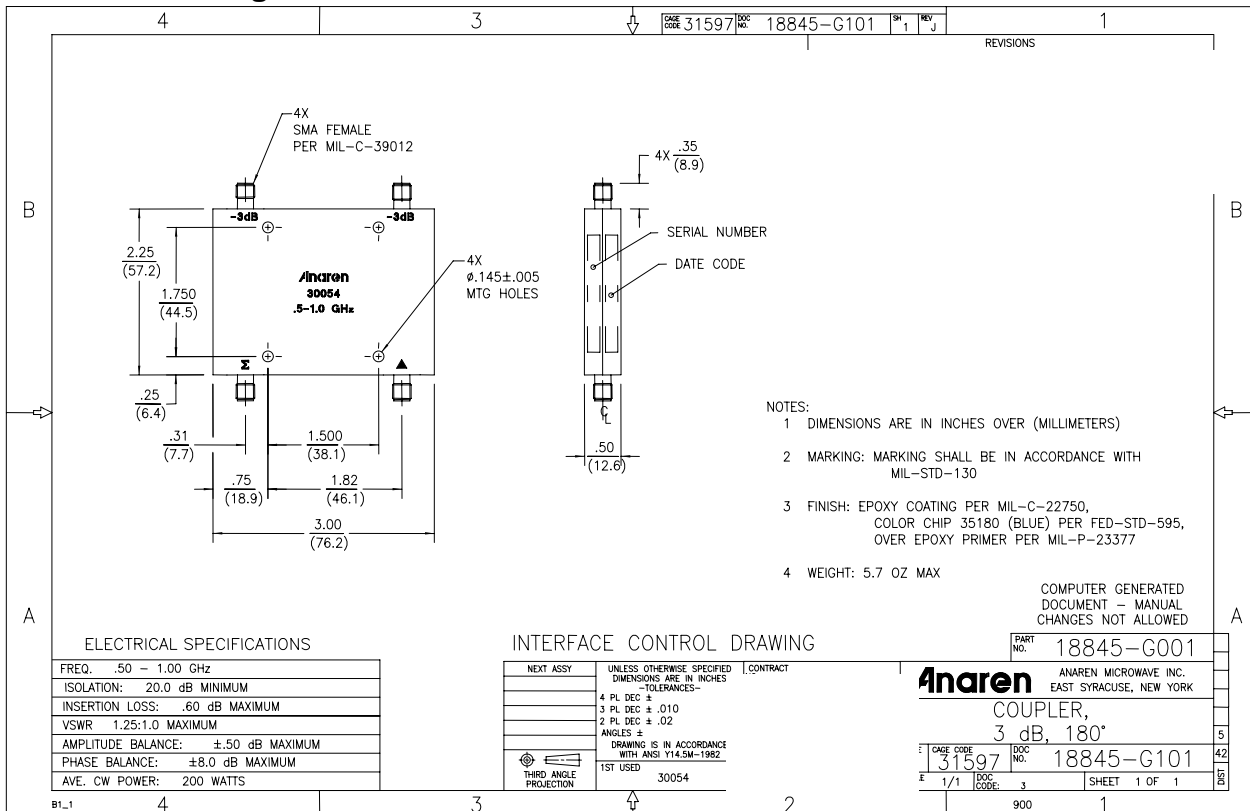

Hybrid Couplers 3 dB, 180°

Applications

- Balanced Mixers
- Antenna Feed Networks
- Image Reject Mixers
- Dividers/Combiners
- Single Sideband Modulators

Features

- Military Grade
- 0.5 – 1.0 GHz
- 2-Way power Split
- 180 Degree
- Stainless Steel Connectors
- Rugged Aluminum Housing
- Low VSWR
- Meets MIL-E-5400 Class 3 Requirements

Outline Drawing

Electrical and Mechanical Specifications subject to change without notice.

Typical Test Data Plots

USA/Canada: (315) 432-8909
 Toll Free: (800) 411-6596
 Europe: +44 2392-232392

Typical Test Data Plots