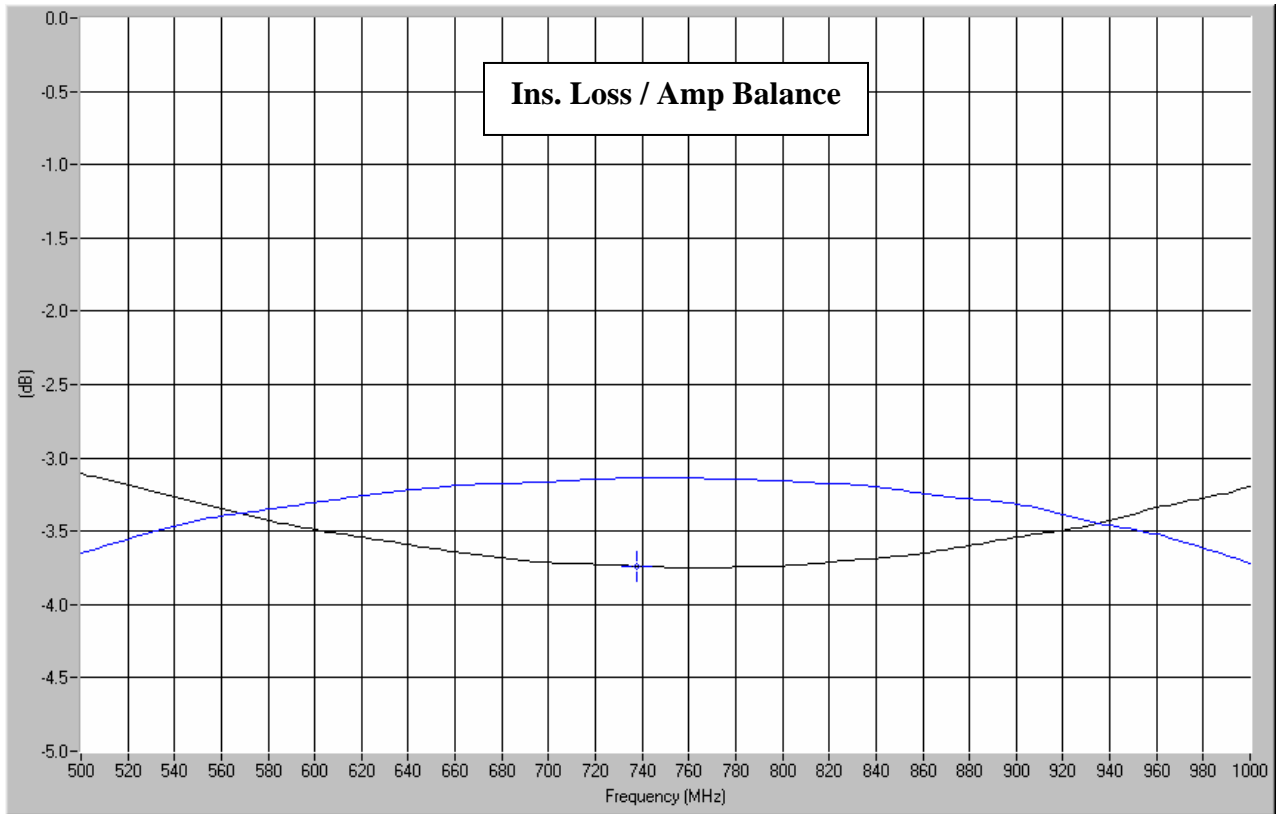

Hybrid Couplers 3 dB, 180°

Applications

- Balanced Mixers
- Antenna Feed Networks
- Image Reject Mixers
- Dividers/Combiners
- Single Sideband Modulators

Features

- Military Grade
- 0.5 – 1.0 GHz
- 2-Way power Split
- 180 Degree
- Stainless Steel Connectors
- Rugged Aluminum Housing
- Low VSWR
- Meets MIL-E-5400 Class 3 Requirements

Outline Drawing

Electrical and Mechanical Specifications subject to change without notice.

Typical Test Data Plots

USA/Canada: (315) 432-8909
 Toll Free: (800) 411-6596
 Europe: +44 2392-232392

Typical Test Data Plots